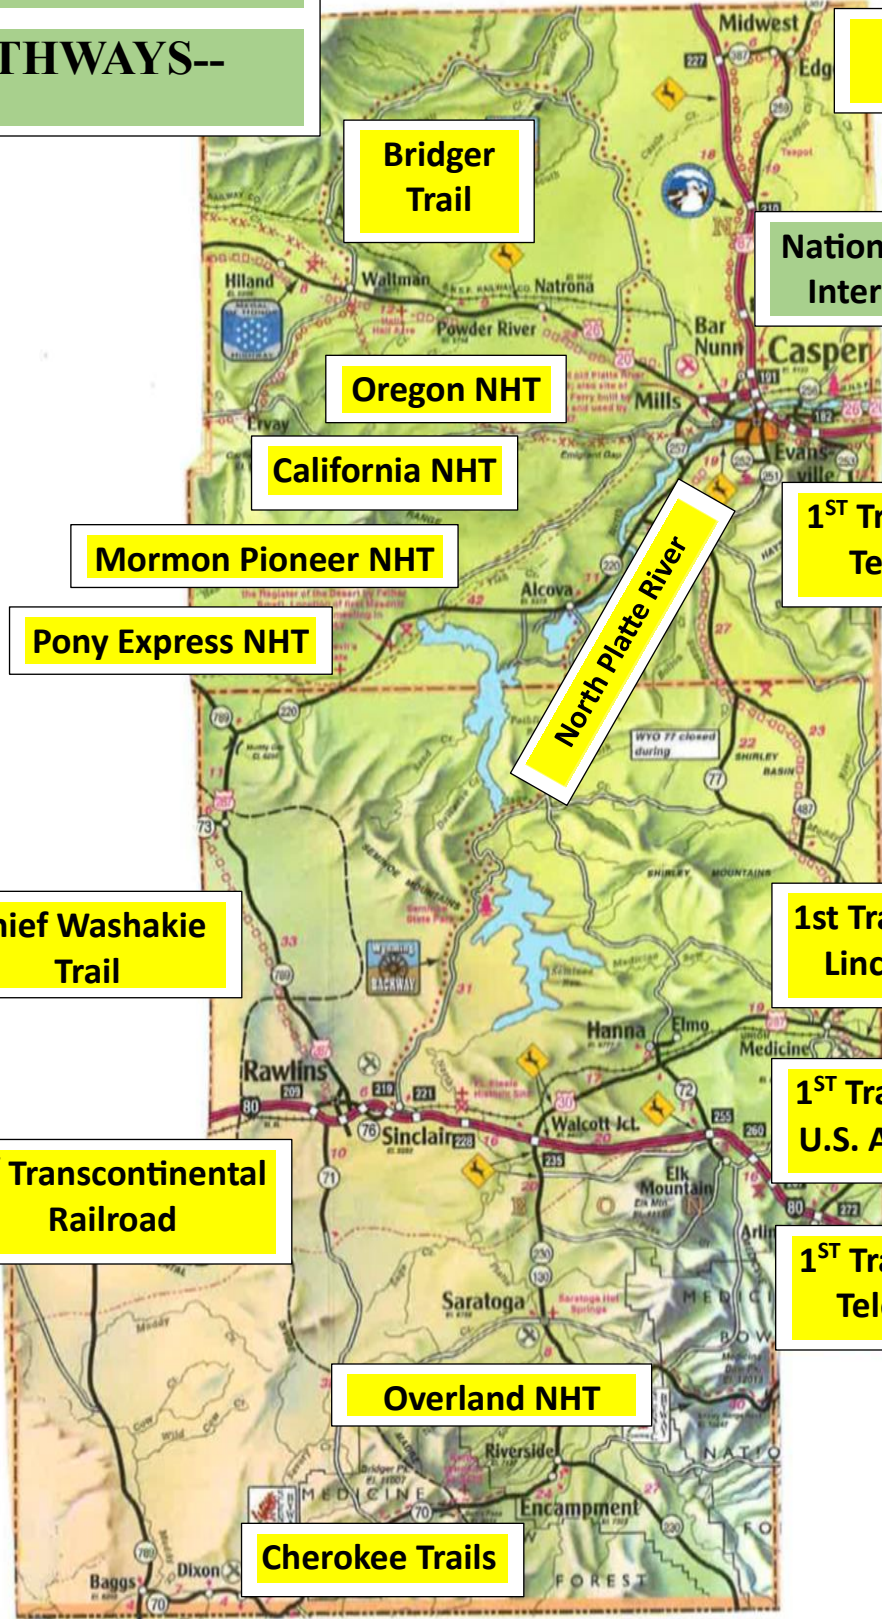

The Proposed
PATHWAYS NATIONAL
HERITAGE AREA
---THE PATHWAYS---

Chief Washakie Trail

1ST Transcontinental Railroad

Bridger Trail

Oregon NHT

California NHT

Mormon Pioneer NHT

Pony Express NHT

North Platte River

Bozeman Trail

National Historic Trails Interpretive Center

1ST Transcontinental Telegraph Line

1st Transcontinental Lincoln Highway

1ST Transcontinental U.S. Airmail Service

1ST Transcontinental Telephone Line

Overland NHT

Cherokee Trails

2-1-24

For detailed information go to website: PathwaysNHA.com