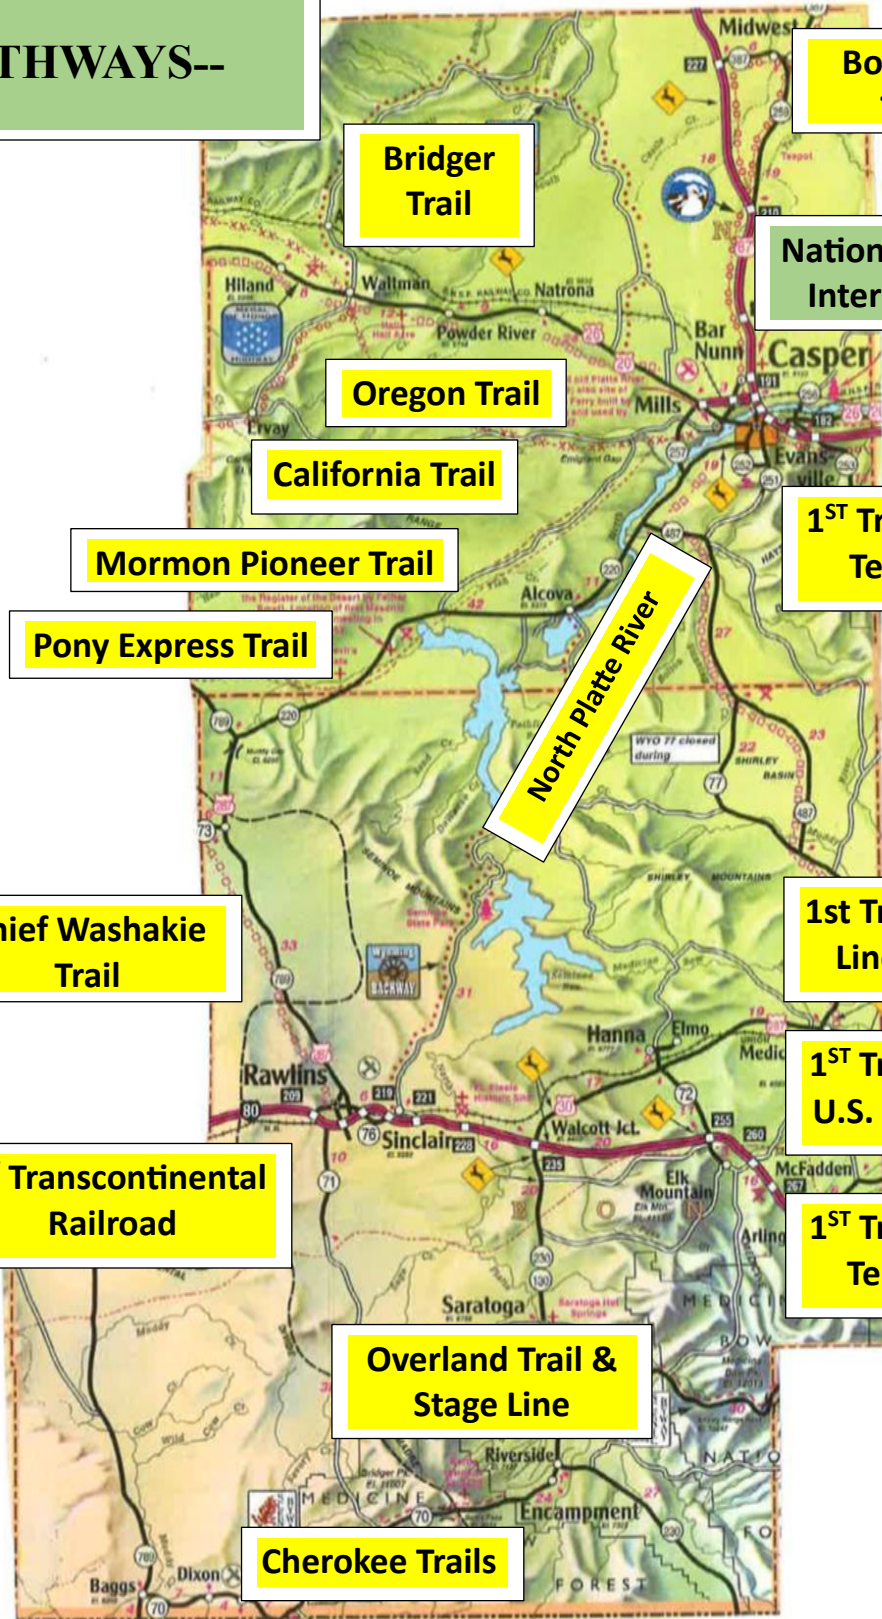

The Proposed  
PATHWAYS NATIONAL  
HERITAGE AREA  
---THE PATHWAYS---

Bozeman Trail

Bridger Trail

National Historic Trails Interpretive Center

Oregon Trail

California Trail

1<sup>ST</sup> Transcontinental Telegraph Line

Mormon Pioneer Trail

Pony Express Trail

North Platte River

Chief Washakie Trail

1<sup>ST</sup> Transcontinental Lincoln Highway

1<sup>ST</sup> Transcontinental U.S. Airmail Service

1<sup>ST</sup> Transcontinental Railroad

1<sup>ST</sup> Transcontinental Telephone Line

Overland Trail & Stage Line

Cherokee Trails